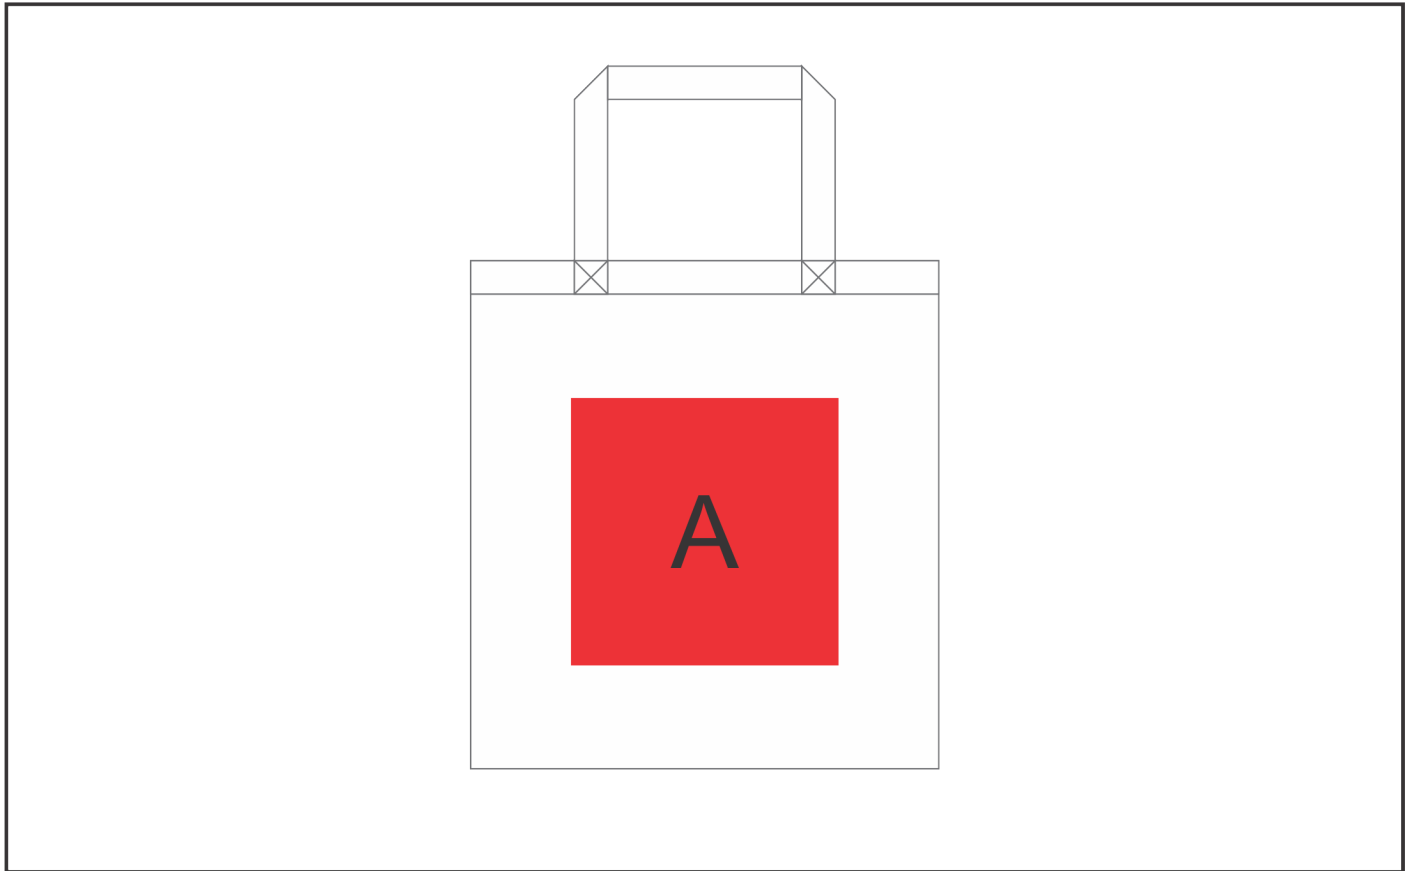

# BG-AC-432-B

## Andy Cartwright Symmetry Cotton Tote

#### **Position A**

1. Screen Print (SA)

1 Colour

Size: 200mm wide x 200mm high